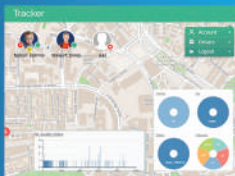

About BrAeIn

BrAeIn Smart Intelligence has all the capabilities of Artificial Intelligence (AI), Business Intelligence (BI) & Location Intelligence (LI).

BrAeIn is a smart Internet of Things (IoT) analytics & AI-based solution, which helps to build live monitoring intelligence dashboards & predictive analytics, based on the deep learning algorithms, location intelligence, speech recognition & analyzing patterns from historical data.

How it Works ?

**Install /
Configure (IoT)**

Plant
DCS / SCADA

Drone

Active
Trackers

Live Cams

Smart Home

Live Sensors

Fleet
Condition

Monitoring
& Tracking

**Collect & Store
(Big Data)**

THE SCIENCE
OF INTELLIGENCE

Artificial Intelligence (AI)

Location Intelligence (LI)

Deep Learning

Speech Recognition

Business Intelligence (BI)

Predictive Analysis

Planning & Forecasting

Analyzing Patterns
from History

Virtual Assistance

API & Integration Platform

**Monitor
& Control**